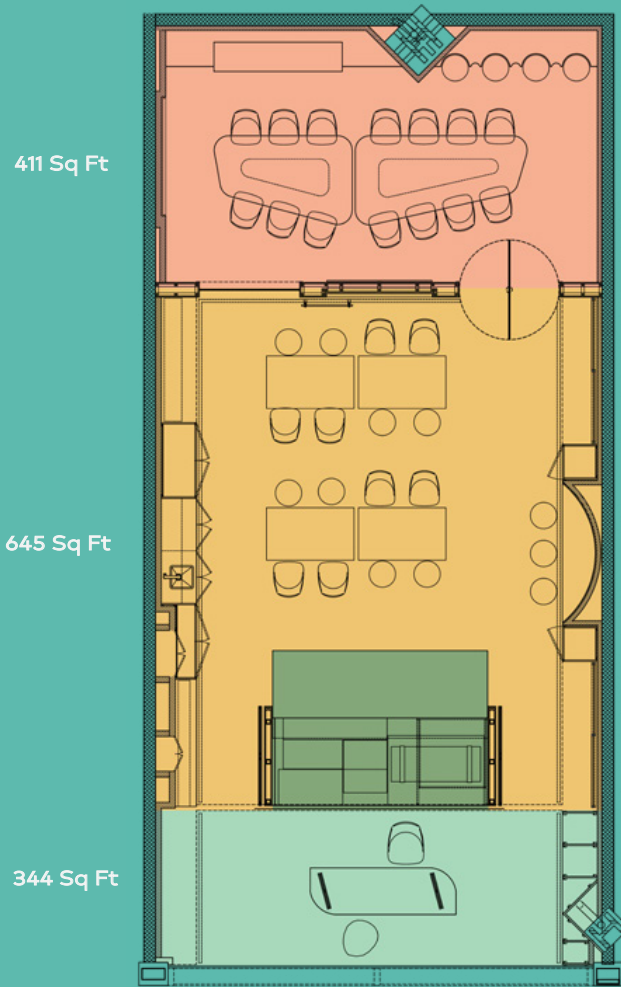

## OUR SPACE IS YOUR STAGE

Hosting an event at Niche means the opportunity to be a part of a meaningful community with artists, creatives and thinkers.

Total: 1,400 Sq Ft

## WORKSHOP AMENITIES

- ✓ 40 Standing Capacity
- ✓ 33 Seated Capacity
- ✓ Co-working Environment
- ✓ Multi-functional Space
- ✓ Tiered Seating
- ✓ 1000 x 800 resolution 2.5m x 2m LED Wall
- ✓ Apple TV & Wireless Presentation
- ✓ Coffee & Tea Station
- ✓ Catering Available Upon Request