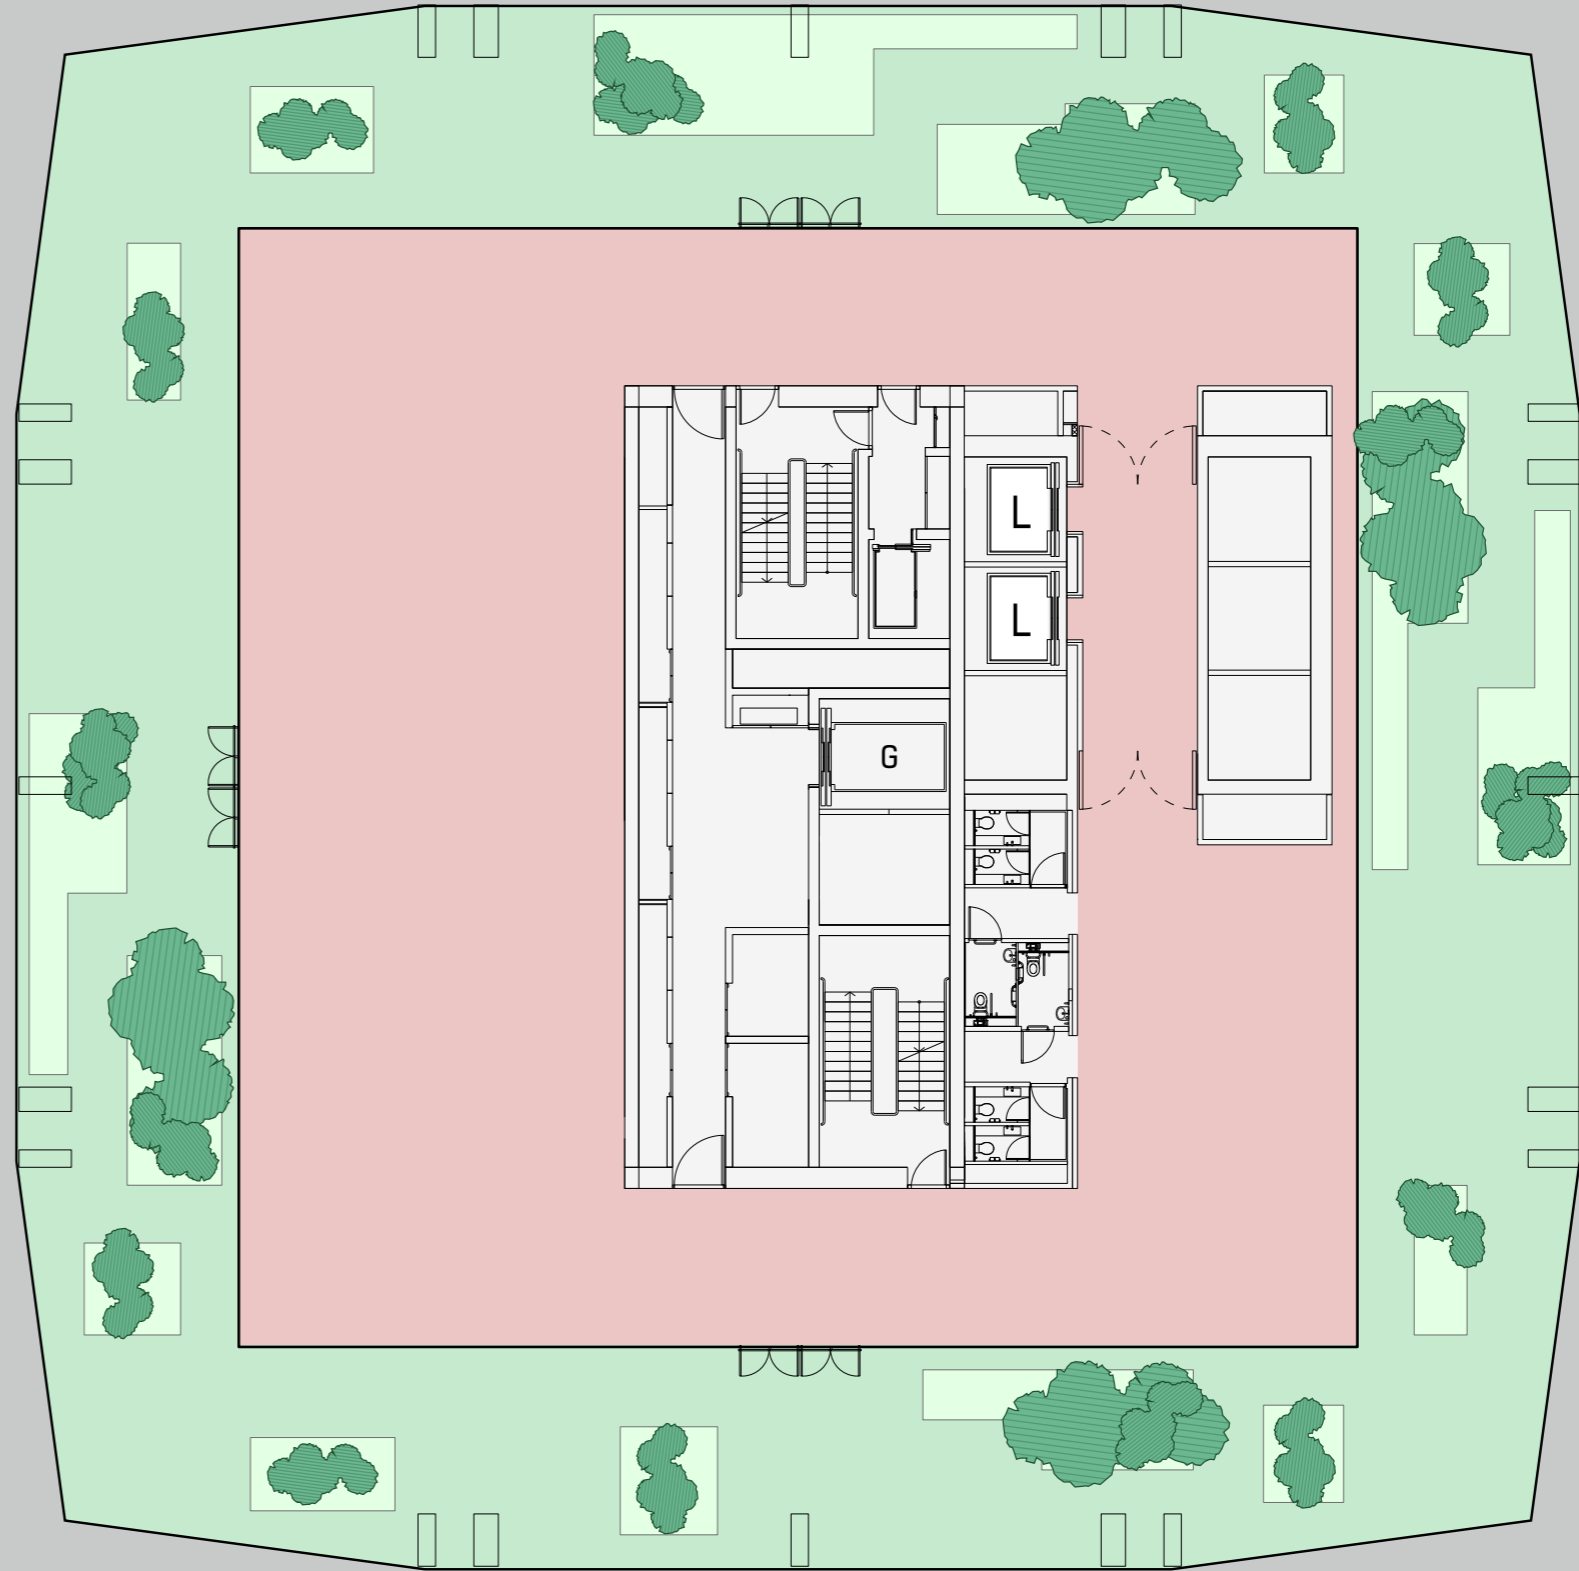

# SKY SUITES

## LEASABLE AREA

OFFICE & TERRACE:  
17,796 SQ FT

-  OFFICE
-  SKY GARDEN