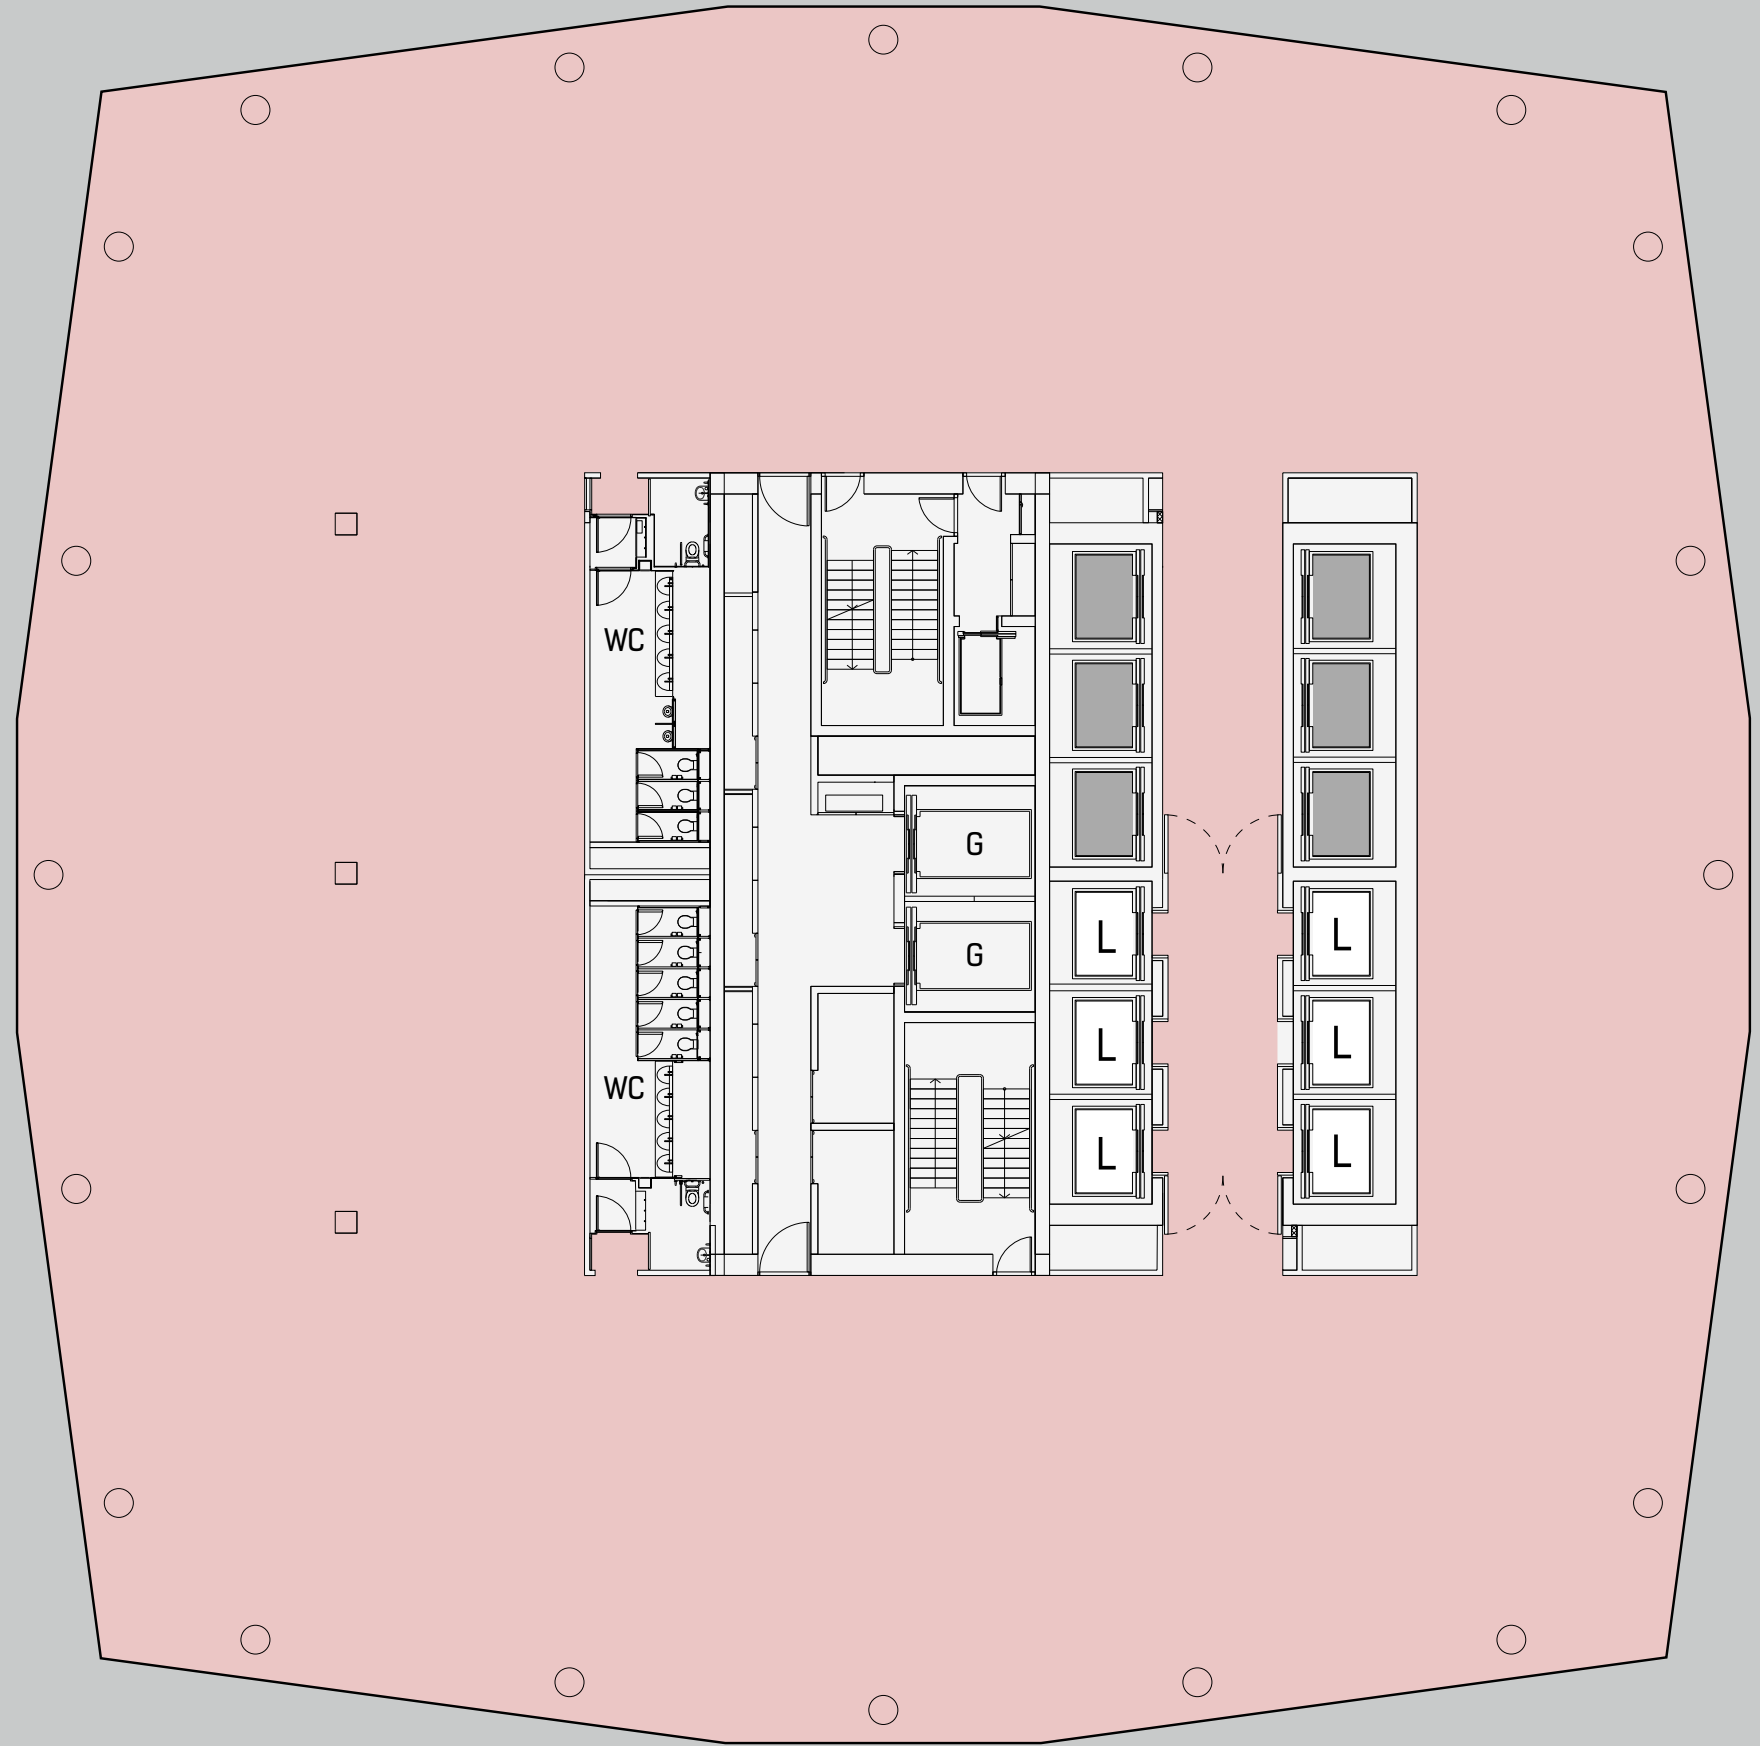

HIGH MID-RISE

LEASABLE AREA

OFFICE:
19,344 SQ FT

OFFICE

ICD BROOKFIELD PLACE
DUBAI

Ben McGregor | +971 50 189 5479
ben.mcgregor@icd-brookfield.com
www.icdbrookfieldplace.com