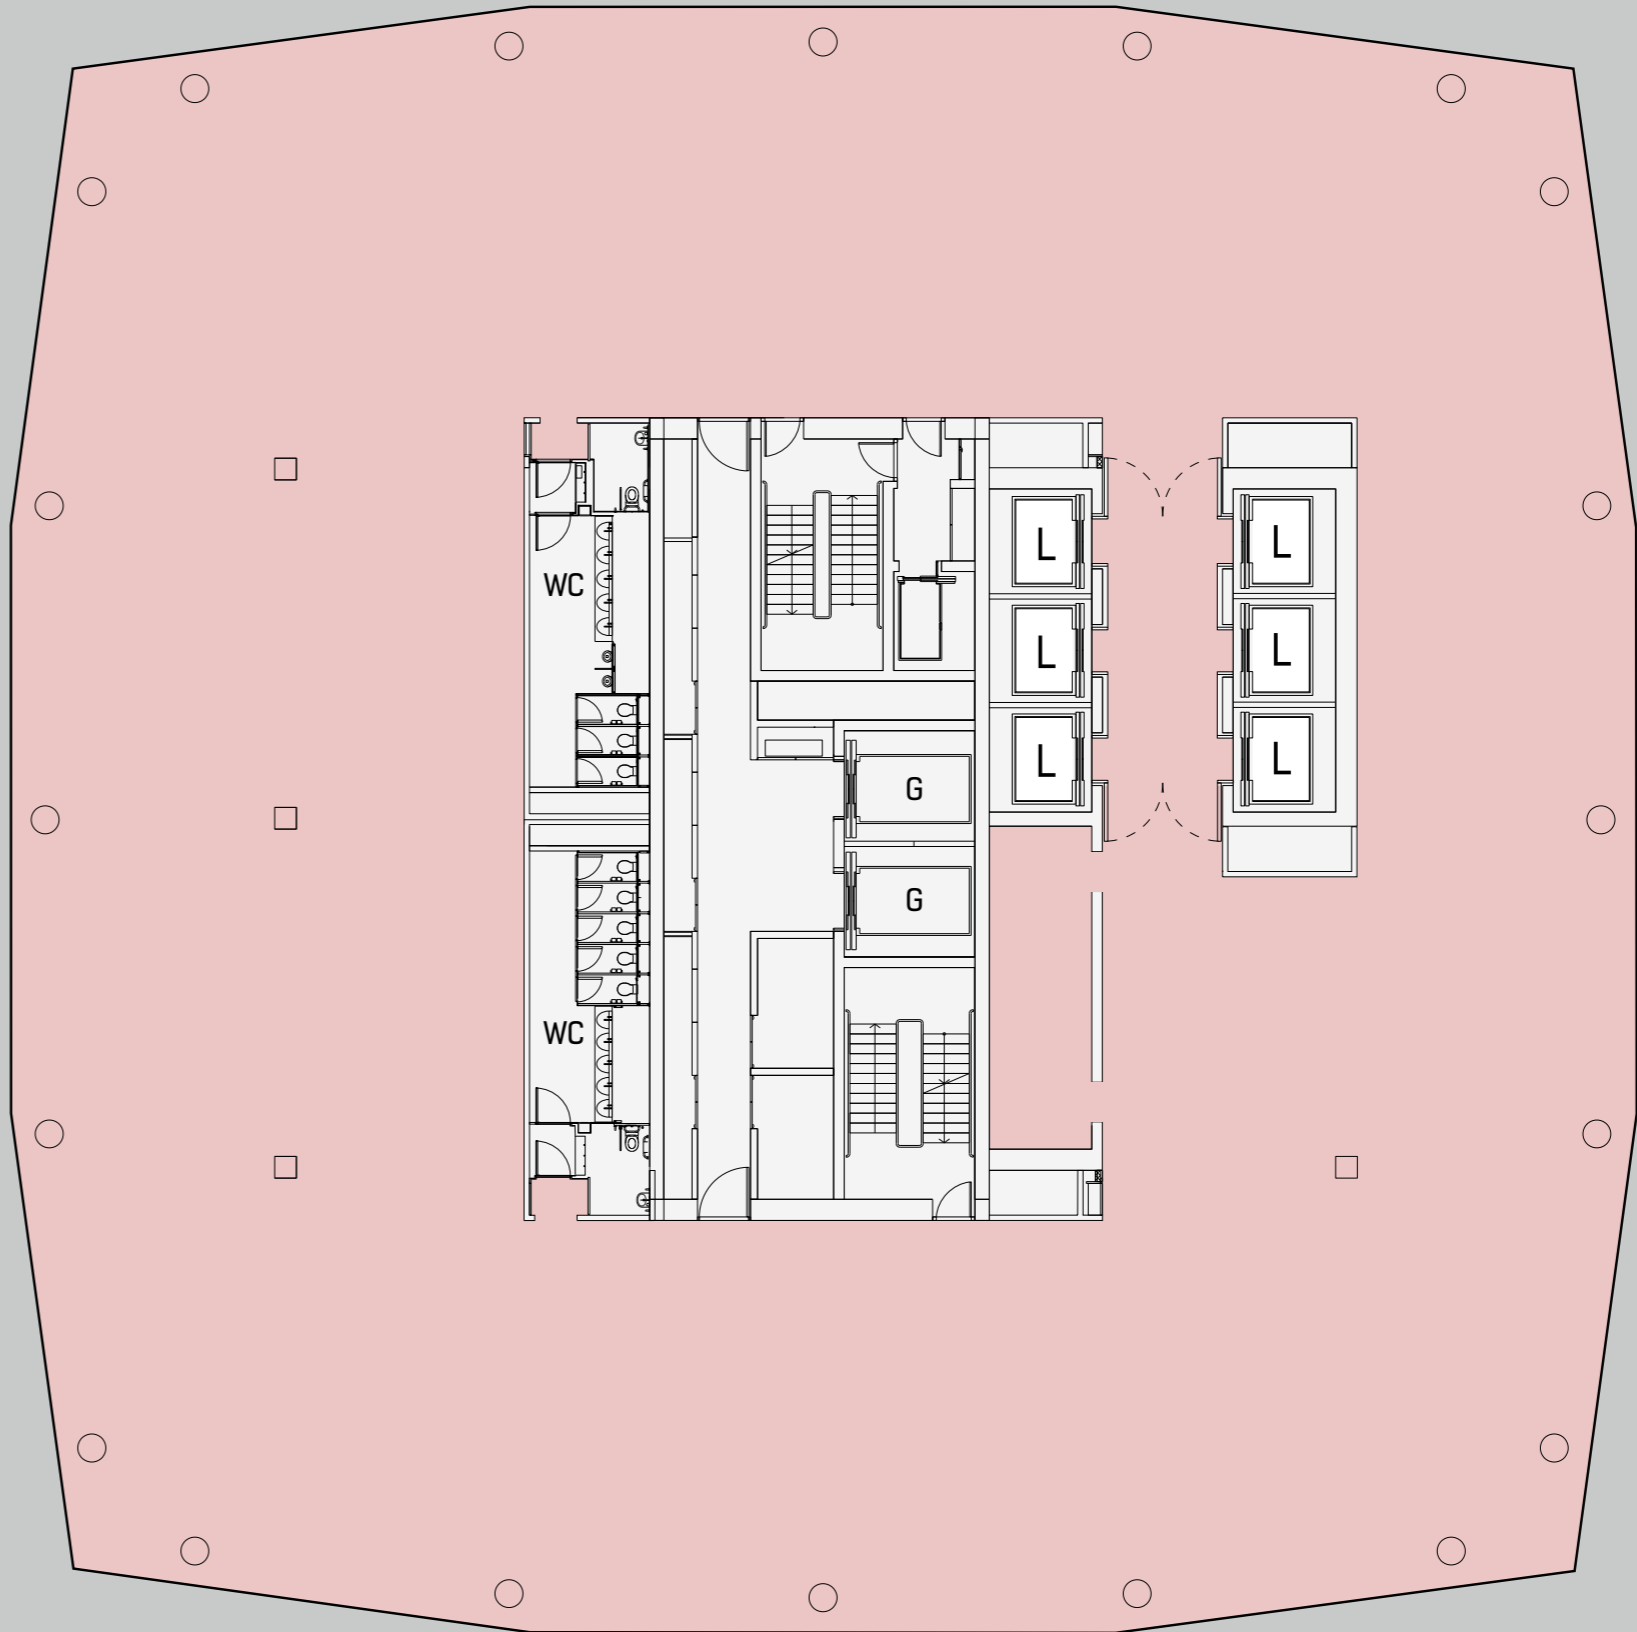

HIGH-RISE

LEASABLE AREA

OFFICE:
17,944 SQ FT

OFFICE

ICD BROOKFIELD PLACE
DUBAI

Ben McGregor | +971 50 189 5479
ben.mcgregor@icd-brookfield.com
www.icdbrookfieldplace.com